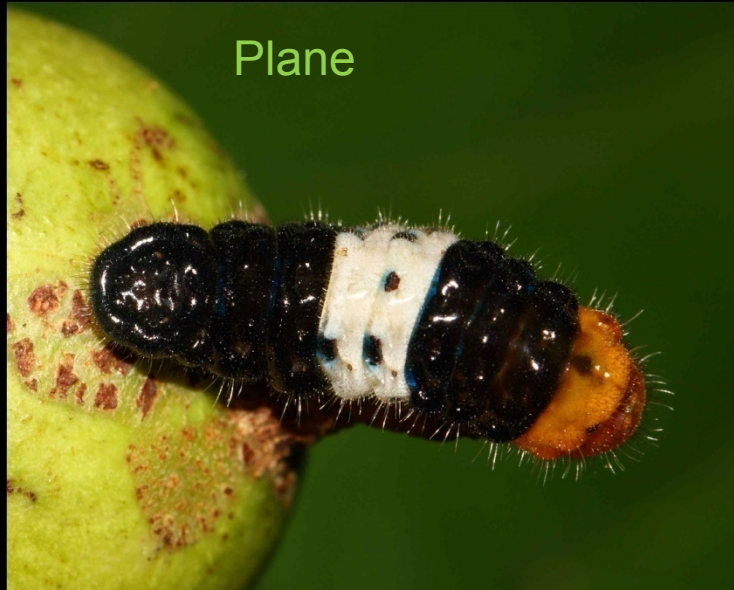

Pupae of a parasitoids on Sri Lankan Rose

Parasitoids feeding on Grass Demon

Protective mechanisms of larvae.....

o hiding

Red pierrot, in අක්කාරාන

Protective mechanisms of larvae.....

o hiding

Common Guava Blue

Protective mechanisms of larvae.....

o hiding

Philippine Swift

Golden Angle

Indain Awl King

Giant Red Eye

Protective mechanisms of larvae.....

o hiding the head