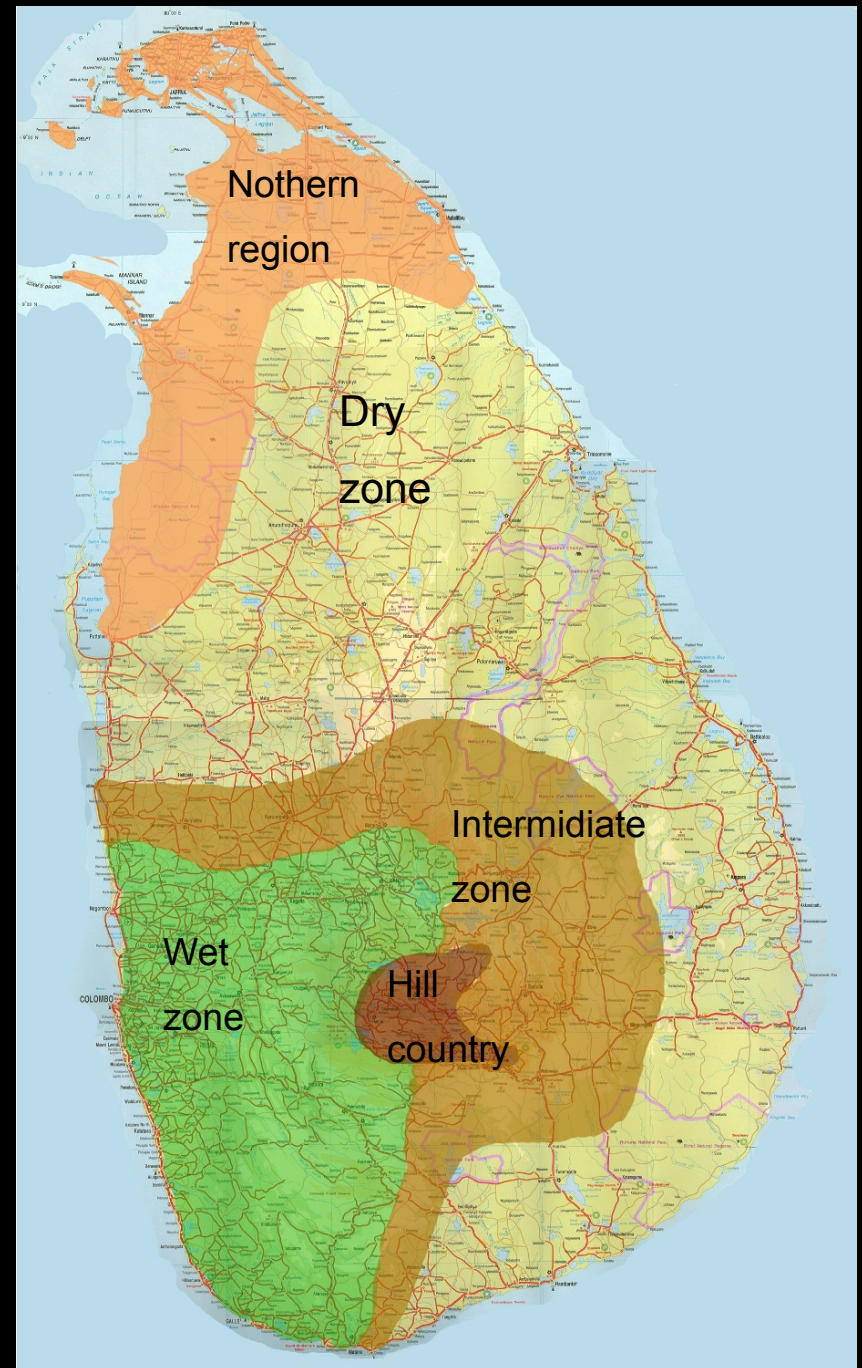

Moths

Distribution

- o Over 17,000 in world
- o 245 species in SL
- o 26 are endemic to SL

Life cycle of Blue Tiger

Egg

Larva

Pupa

Adult